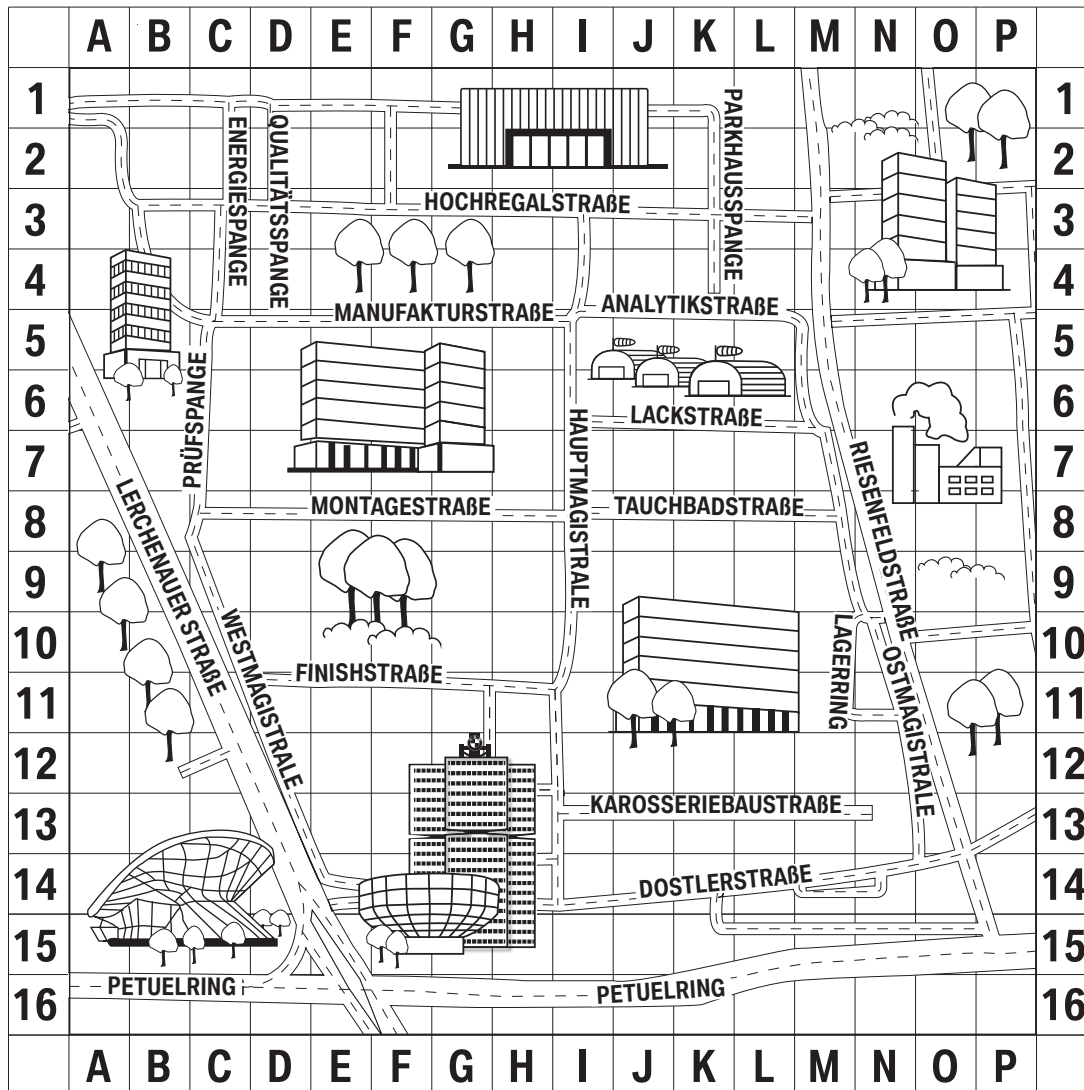

PARK YOUR BMW

**BMW
GROUP**

So that joy never stops, we have developed games for your time at home. For big and small and for all who love to play. Park your BMW is fun for everyone. But here you don't even have to go out into the street. Instead, you have to find out where your opponent has parked his BMW. Whoever discovers them all first is the winner. Simply print out a playing field for each player, place your BMWs on the coordinate system - without them touching! - protect your playing field from the prying eyes of your opponent and take turns guessing. Have fun!

PLAYER 2

BMW i3

BMW 8 Series
Gran Coupé

BMW 3 Series

BMW X6