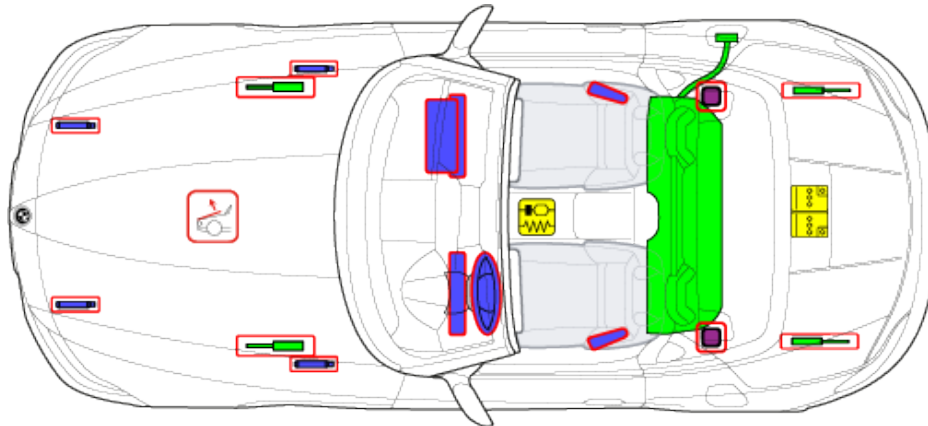

**BMW Z4 G29**  
Roadster  
from 11/2018

	Airbag		Stored gas inflator		Seat belt pretensioner		SRS control unit		Pedestrian protection active system
	Automatic rollover protection system		Gas strut / Preloaded spring		High strength zone		Zone requiring special attention		High voltage disconnect (cutting solution)
	Battery low voltage		Ultra capacitor, low voltage		Fuel tank		Gas tank		Safety valve
	High voltage battery pack		High voltage power cable / component		High voltage disconnect		Fuse box disabling high voltage system		Ultra capacitor, high voltage

This overview shows the maximum range of equipment of the vehicle.

ID no.	Version no.	Version date	Page
WBA-G29	1	11/2018	1