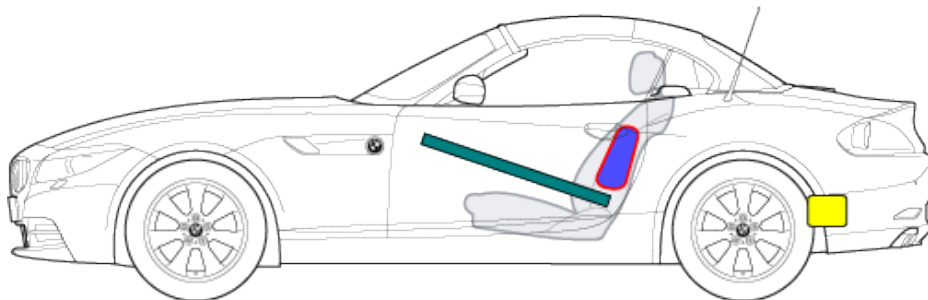

**BMW Z4 G29**  
Roadster  
from 11/2018

	Airbag		Stored gas inflator		Seat belt pretensioner		SRS control unit		Pedestrian protection active system
	Automatic rollover protection system		Gas strut / Preloaded spring		High strength zone		Zone requiring special attention		High voltage disconnect (cutting solution)
	Battery low voltage		Ultra capacitor, low voltage		Fuel tank		Gas tank		Safety valve
	High voltage battery pack		High voltage power cable / component		High voltage disconnect		Fuse box disabling high voltage system		Ultra capacitor, high voltage

This overview shows the maximum range of equipment of the vehicle.

ID no.	Version no.	Version date	Page
WBA-G29	1	11/2018	1