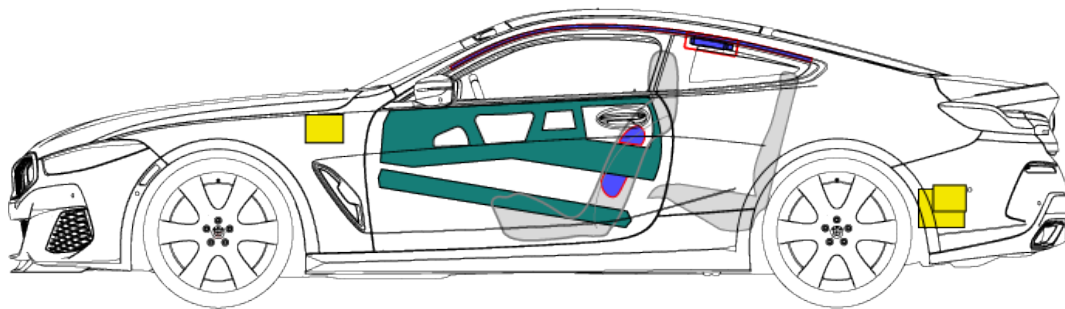

BMW 8er-Reihe G15
Coupé
from 07/2018

	Airbag		Stored gas inflator		Seat belt pretensioner		SRS control unit		Pedestrian protection active system
	Automatic rollover protection system		Gas strut / Preloaded spring		High strength zone		Zone requiring special attention		High voltage disconnect (cutting solution)
	Battery low voltage		Ultra capacitor, low voltage		Fuel tank		Gas tank		Safety valve
	High voltage battery pack		High voltage power cable / component		High voltage disconnect		Fuse box disabling high voltage system		Ultra capacitor, high voltage

This overview shows the maximum range of equipment of the vehicle.

ID no.	Version no.	Version date	Page
WBA-G15	1	07/2018	1