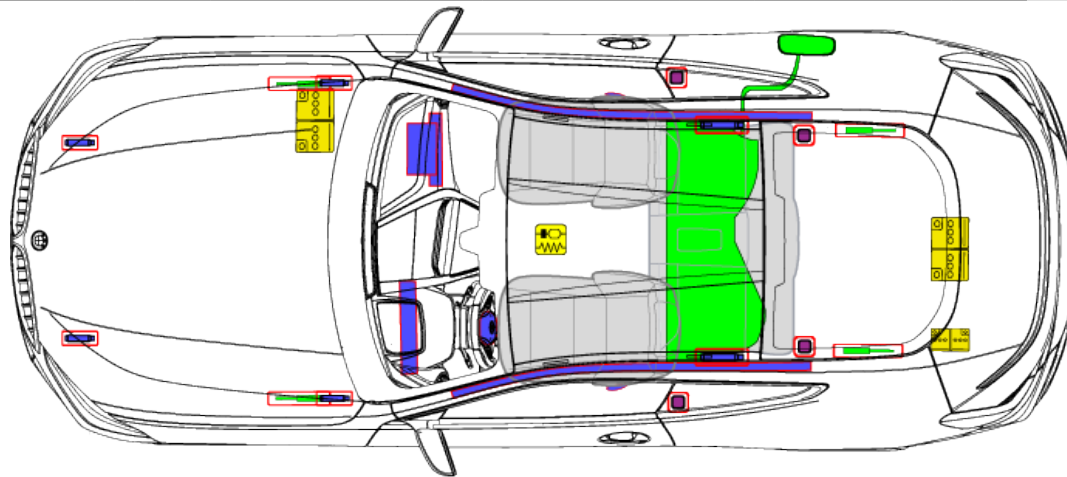

BMW 8er-Reihe G15
Coupé
from 07/2018

	Airbag		Stored gas inflator		Seat belt pretensioner		SRS control unit		Pedestrian protection active system
	Automatic rollover protection system		Gas strut / Preloaded spring		High strength zone		Zone requiring special attention		High voltage disconnect (cutting solution)
	Battery low voltage		Ultra capacitor, low voltage		Fuel tank		Gas tank		Safety valve
	High voltage battery pack		High voltage power cable / component		High voltage disconnect		Fuse box disabling high voltage system		Ultra capacitor, high voltage

This overview shows the maximum range of equipment of the vehicle.

ID no.	Version no.	Version date	Page
WBA-G15	1	07/2018	1