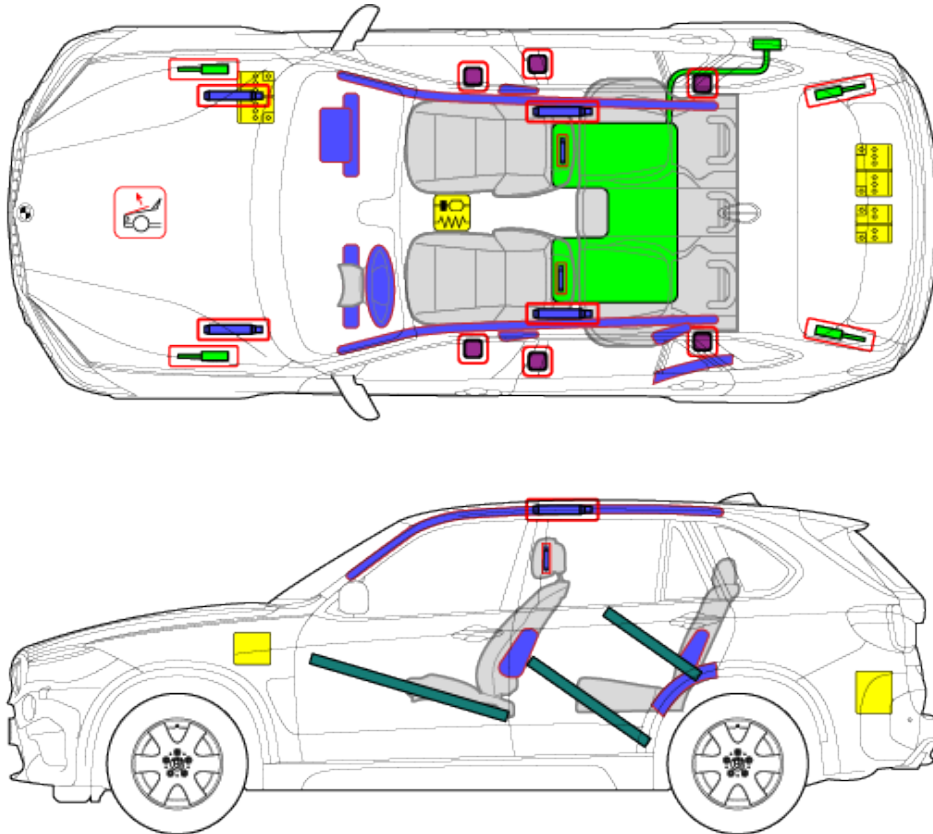

BMW X5 G05
SUV
from 08/2018

	Airbag		Stored gas inflator		Seat belt pretensioner		SRS control unit		Pedestrian protection active system
	Automatic rollover protection system		Gas strut / Preloaded spring		High strength zone		Zone requiring special attention		High voltage disconnect (cutting solution)
	Battery low voltage		Ultra capacitor, low voltage		Fuel tank		Gas tank		Safety valve
	High voltage battery pack		High voltage power cable / component		High voltage disconnect		Fuse box disabling high voltage system		Ultra capacitor, high voltage

This overview shows the maximum range of equipment of the vehicle.

ID no.	Version no.	Version date	Page
WBA-G05	2	11/2018	1

© 2018 BMW AG Munich, Germany

Important: For more information see rescue manual.